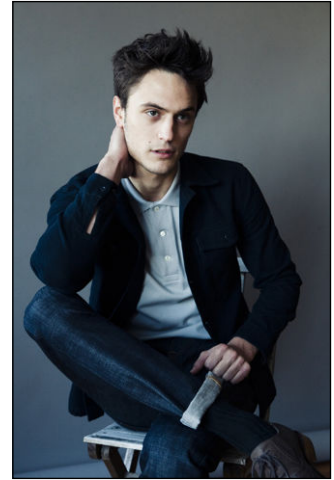

CHOSEN MODEL MANAGEMENT  
**JONATHAN CHRONOS**

HEIGHT: 6'1" HAIR: BROWN EYES: HAZEL SUIT: 40" LENGTH: L SHIRT: 15.5" SLEEVE: 34" WAIST: 31" INSEAM: 32" SHOE: 11

CHOSEN MODEL MANAGEMENT  
**JONATHAN CHRONOS**

HEIGHT: 6'1" HAIR: BROWN EYES: HAZEL SUIT: 40" LENGTH: L SHIRT: 15.5" SLEEVE: 34" WAIST: 31" INSEAM: 32" SHOE: 11