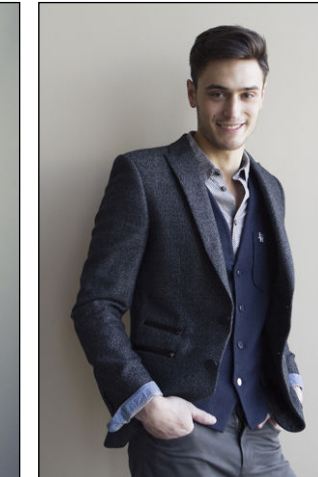

CHOSEN MODEL MANAGEMENT  
**JONATHAN CHRONOS**

HEIGHT: 6'1" HAIR: BROWN EYES: HAZEL SUIT: 40" LENGTH: L SHIRT: 15.5" SLEEVE: 34" WAIST: 31" INSEAM: 32" SHOE: 11

CHOSEN MODEL MANAGEMENT  
**JONATHAN CHRONOS**

HEIGHT: 6'1" HAIR: BROWN EYES: HAZEL SUIT: 40" LENGTH: L SHIRT: 15.5" SLEEVE: 34" WAIST: 31" INSEAM: 32" SHOE: 11