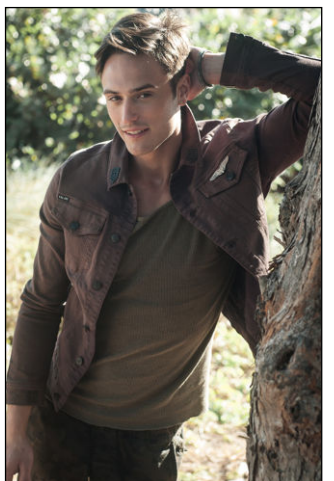

CHOSEN MODEL MANAGEMENT  
**JONATHAN CHRONOS**

HEIGHT: 6'1" HAIR: BROWN EYES: HAZEL SUIT: 40" LENGTH: L SHIRT: 15.5" SLEEVE: 34" WAIST: 31" INSEAM: 32" SHOE: 11

CHOSEN MODEL MANAGEMENT  
**JONATHAN CHRONOS**

HEIGHT: 6'1" HAIR: BROWN EYES: HAZEL SUIT: 40" LENGTH: L SHIRT: 15.5" SLEEVE: 34" WAIST: 31" INSEAM: 32" SHOE: 11