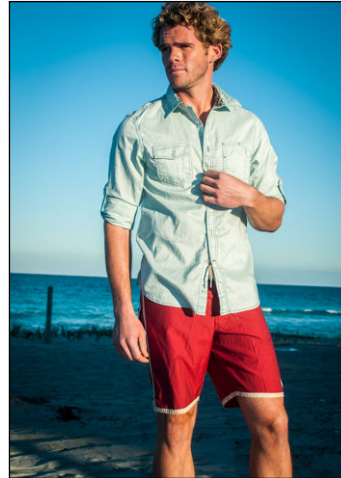

CHOSEN MODEL MANAGEMENT
JAKE JENSEN

HEIGHT: 6'1" HAIR: DARK BLONDE EYES: BROWN SUIT: 39" LENGTH: R SHIRT: 15.5" SLEEVE: 34" WAIST: 31" INSEAM: 32" SHOE: 11

CHOSEN MODEL MANAGEMENT JAKE JENSEN

HEIGHT: 6'1" HAIR: DARK BLONDE EYES: BROWN SUIT: 39" LENGTH: R SHIRT: 15.5" SLEEVE: 34" WAIST: 31" INSEAM: 32" SHOE: 11

CHOSEN MODEL MANAGEMENT
JAKE JENSEN

HEIGHT: 6'1" HAIR: DARK BLONDE EYES: BROWN SUIT: 39" LENGTH: R SHIRT: 15.5" SLEEVE: 34" WAIST: 31" INSEAM: 32" SHOE: 11