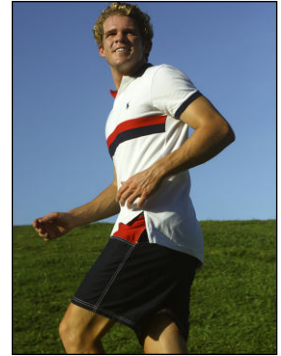

CHOSEN MODEL MANAGEMENT JAKE JENSEN

HEIGHT: 6'1" HAIR: DARK BLONDE EYES: BROWN SUIT: 39" LENGTH: R SHIRT: 15.5" SLEEVE: 34" WAIST: 31" INSEAM: 32" SHOE: 11

CHOSEN MODEL MANAGEMENT
JAKE JENSEN

HEIGHT: 6'1" HAIR: DARK BLONDE EYES: BROWN SUIT: 39" LENGTH: R SHIRT: 15.5" SLEEVE: 34" WAIST: 31" INSEAM: 32" SHOE: 11