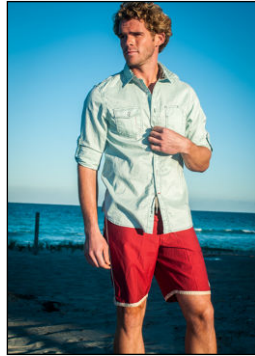

CHOSEN MODEL MANAGEMENT JAKE JENSEN

HEIGHT: 6'1" HAIR: DARK BLONDE EYES: BROWN SUIT: 39" LENGTH: R SHIRT: 15.5" SLEEVE: 34" WAIST: 31" INSEAM: 32" SHOE: 11

CHOSEN MODEL MANAGEMENT
JAKE JENSEN

HEIGHT: 6'1" HAIR: DARK BLONDE EYES: BROWN SUIT: 39" LENGTH: R SHIRT: 15.5" SLEEVE: 34" WAIST: 31" INSEAM: 32" SHOE: 11