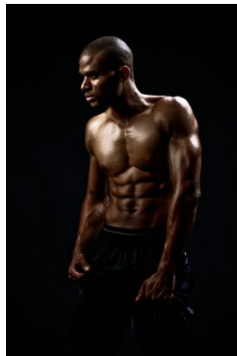

CHOSEN MODEL MANAGEMENT CHRIS FEATHERSTON

HEIGHT: 6'1" HAIR: BROWN EYES: HAZEL SUIT: 40" LENGTH: L SHIRT: 16" SLEEVE: 34" WAIST: 31" INSEAM: 34" SHOE: 12

CHOSEN MODEL MANAGEMENT
CHRIS FEATHERSTON

HEIGHT: 6'1" HAIR: BROWN EYES: HAZEL SUIT: 40" LENGTH: L SHIRT: 16" SLEEVE: 34" WAIST: 31" INSEAM: 34" SHOE: 12