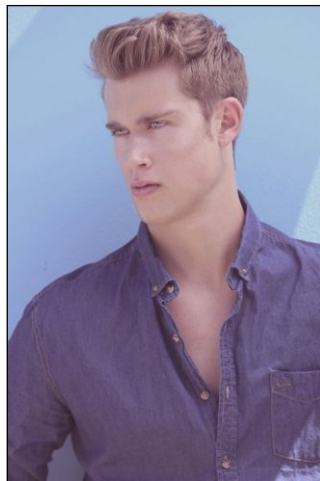

CHOSEN MODEL MANAGEMENT
MILES REZA

HEIGHT: 6'1.5" HAIR: BLONDE EYES: BLUE SUIT: 40" LENGTH: R SHIRT: 15.5" SLEEVE: 34" WAIST: 32" INSEAM: 33" SHOE: 12

CHOSEN MODEL MANAGEMENT
MILES REZA

HEIGHT: 6'1.5" HAIR: BLONDE EYES: BLUE SUIT: 40" LENGTH: R SHIRT: 15.5" SLEEVE: 34" WAIST: 32" INSEAM: 33" SHOE: 12

CHOSEN MODEL MANAGEMENT
MILES REZA

HEIGHT: 6'1.5" HAIR: BLONDE EYES: BLUE SUIT: 40" LENGTH: R SHIRT: 15.5" SLEEVE: 34" WAIST: 32" INSEAM: 33" SHOE: 12