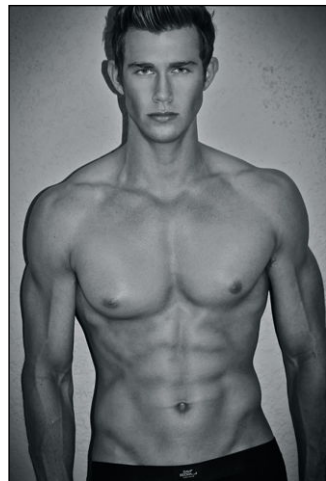

CHOSEN MODEL MANAGEMENT
MILES REZA

HEIGHT: 6'1.5" HAIR: BLONDE EYES: BLUE SUIT: 40" LENGTH: R SHIRT: 15.5" SLEEVE: 34" WAIST: 32" INSEAM: 33" SHOE: 12

CHOSEN MODEL MANAGEMENT
MILES REZA

HEIGHT: 6'1.5" HAIR: BLONDE EYES: BLUE SUIT: 40" LENGTH: R SHIRT: 15.5" SLEEVE: 34" WAIST: 32" INSEAM: 33" SHOE: 12

CHOSEN MODEL MANAGEMENT
MILES REZA

HEIGHT: 6'1.5" HAIR: BLONDE EYES: BLUE SUIT: 40" LENGTH: R SHIRT: 15.5" SLEEVE: 34" WAIST: 32" INSEAM: 33" SHOE: 12