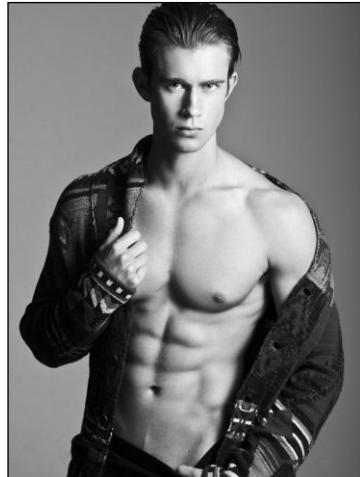

CHOSEN MODEL MANAGEMENT
MILES REZA

HEIGHT: 6'1.5" HAIR: BLONDE EYES: BLUE SUIT: 40" LENGTH: R SHIRT: 15.5" SLEEVE: 34" WAIST: 32" INSEAM: 33" SHOE: 12

CHOSEN MODEL MANAGEMENT
MILES REZA

HEIGHT: 6'1.5" HAIR: BLONDE EYES: BLUE SUIT: 40" LENGTH: R SHIRT: 15.5" SLEEVE: 34" WAIST: 32" INSEAM: 33" SHOE: 12

CHOSEN MODEL MANAGEMENT
MILES REZA

HEIGHT: 6'1.5" HAIR: BLONDE EYES: BLUE SUIT: 40" LENGTH: R SHIRT: 15.5" SLEEVE: 34" WAIST: 32" INSEAM: 33" SHOE: 12