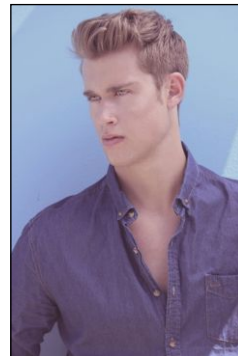

# CHOSEN MODEL MANAGEMENT MILES REZA

HEIGHT: 6'1.5" HAIR: BLONDE EYES: BLUE SUIT: 40" LENGTH: R SHIRT: 15.5" SLEEVE: 34" WAIST: 32" INSEAM: 33" SHOE: 12

CHOSEN MODEL MANAGEMENT  
**MILES REZA**

HEIGHT: 6'1.5" HAIR: BLONDE EYES: BLUE SUIT: 40" LENGTH: R SHIRT: 15.5" SLEEVE: 34" WAIST: 32" INSEAM: 33" SHOE: 12