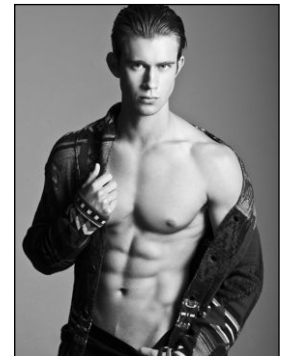

# CHOSEN MODEL MANAGEMENT MILES REZA

HEIGHT: 6'1.5" HAIR: BLONDE EYES: BLUE SUIT: 40" LENGTH: R SHIRT: 15.5" SLEEVE: 34" WAIST: 32" INSEAM: 33" SHOE: 12

CHOSEN MODEL MANAGEMENT  
**MILES REZA**

HEIGHT: 6'1.5" HAIR: BLONDE EYES: BLUE SUIT: 40" LENGTH: R SHIRT: 15.5" SLEEVE: 34" WAIST: 32" INSEAM: 33" SHOE: 12