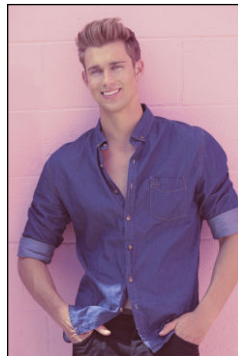

# CHOSEN MODEL MANAGEMENT MILES REZA

HEIGHT: 6'1.5" HAIR: BLONDE EYES: BLUE SUIT: 40" LENGTH: R SHIRT: 15.5" SLEEVE: 34" WAIST: 32" INSEAM: 33" SHOE: 12

CHOSEN MODEL MANAGEMENT  
**MILES REZA**

HEIGHT: 6'1.5" HAIR: BLONDE EYES: BLUE SUIT: 40" LENGTH: R SHIRT: 15.5" SLEEVE: 34" WAIST: 32" INSEAM: 33" SHOE: 12