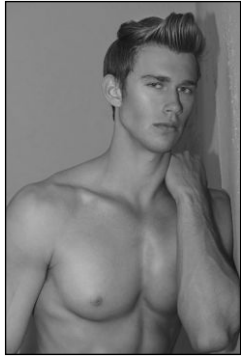

# CHOSEN MODEL MANAGEMENT MILES REZA

HEIGHT: 6'1.5" HAIR: BLONDE EYES: BLUE SUIT: 40" LENGTH: R SHIRT: 15.5" SLEEVE: 34" WAIST: 32" INSEAM: 33" SHOE: 12

CHOSEN MODEL MANAGEMENT  
**MILES REZA**

HEIGHT: 6'1.5" HAIR: BLONDE EYES: BLUE SUIT: 40" LENGTH: R SHIRT: 15.5" SLEEVE: 34" WAIST: 32" INSEAM: 33" SHOE: 12