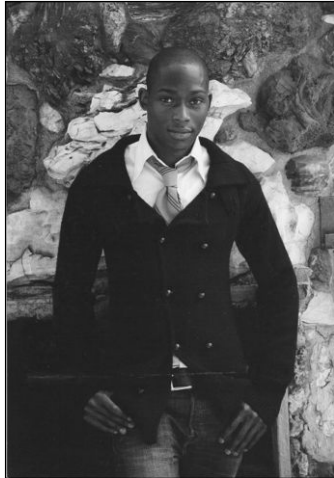

CHOSEN MODEL MANAGEMENT CAMERON REID

HEIGHT: 6'2" HAIR: BLACK EYES: BROWN SUIT: 42" LENGTH: L SHIRT: 16.5" SLEEVE: 35" WAIST: 32" INSEAM: 34" SHOE: 11

CHOSEN MODEL MANAGEMENT
CAMERON REID

HEIGHT: 6'2" HAIR: BLACK EYES: BROWN SUIT: 42" LENGTH: L SHIRT: 16.5" SLEEVE: 35" WAIST: 32" INSEAM: 34" SHOE: 11

CHOSEN MODEL MANAGEMENT
CAMERON REID

HEIGHT: 6'2" HAIR: BLACK EYES: BROWN SUIT: 42" LENGTH: L SHIRT: 16.5" SLEEVE: 35" WAIST: 32" INSEAM: 34" SHOE: 11