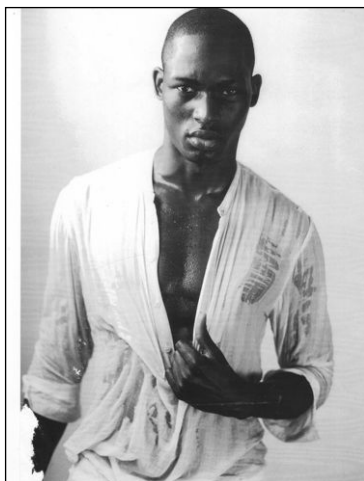

CHOSEN MODEL MANAGEMENT CAMERON REID

HEIGHT: 6'2" HAIR: BLACK EYES: BROWN SUIT: 42" LENGTH: L SHIRT: 16.5" SLEEVE: 35" WAIST: 32" INSEAM: 34" SHOE: 11

CHOSEN MODEL MANAGEMENT
CAMERON REID

HEIGHT: 6'2" HAIR: BLACK EYES: BROWN SUIT: 42" LENGTH: L SHIRT: 16.5" SLEEVE: 35" WAIST: 32" INSEAM: 34" SHOE: 11

CHOSEN MODEL MANAGEMENT
CAMERON REID

HEIGHT: 6'2" HAIR: BLACK EYES: BROWN SUIT: 42" LENGTH: L SHIRT: 16.5" SLEEVE: 35" WAIST: 32" INSEAM: 34" SHOE: 11