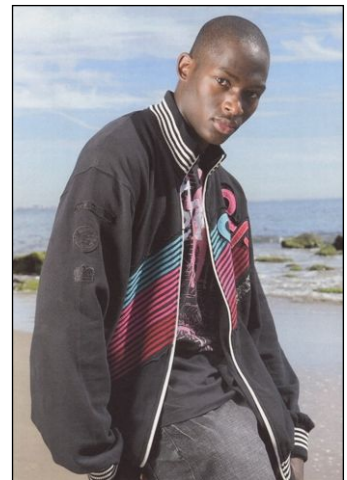

CHOSEN MODEL MANAGEMENT CAMERON REID

HEIGHT: 6'2" HAIR: BLACK EYES: BROWN SUIT: 42" LENGTH: L SHIRT: 16.5" SLEEVE: 35" WAIST: 32" INSEAM: 34" SHOE: 11

CHOSEN MODEL MANAGEMENT
CAMERON REID

HEIGHT: 6'2" HAIR: BLACK EYES: BROWN SUIT: 42" LENGTH: L SHIRT: 16.5" SLEEVE: 35" WAIST: 32" INSEAM: 34" SHOE: 11

CHOSEN MODEL MANAGEMENT
CAMERON REID

HEIGHT: 6'2" HAIR: BLACK EYES: BROWN SUIT: 42" LENGTH: L SHIRT: 16.5" SLEEVE: 35" WAIST: 32" INSEAM: 34" SHOE: 11