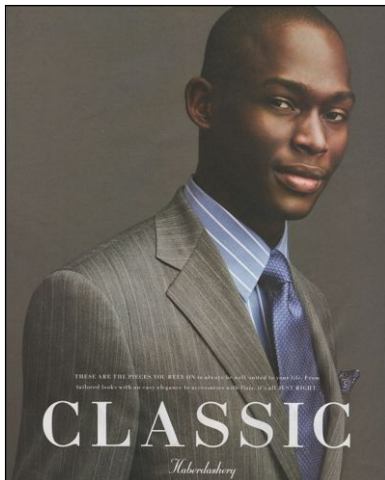

CHOSEN MODEL MANAGEMENT CAMERON REID

HEIGHT: 6'2" HAIR: BLACK EYES: BROWN SUIT: 42" LENGTH: L SHIRT: 16.5" SLEEVE: 35" WAIST: 32" INSEAM: 34" SHOE: 11

CHOSEN MODEL MANAGEMENT
CAMERON REID

HEIGHT: 6'2" HAIR: BLACK EYES: BROWN SUIT: 42" LENGTH: L SHIRT: 16.5" SLEEVE: 35" WAIST: 32" INSEAM: 34" SHOE: 11

CHOSEN MODEL MANAGEMENT
CAMERON REID

HEIGHT: 6'2" HAIR: BLACK EYES: BROWN SUIT: 42" LENGTH: L SHIRT: 16.5" SLEEVE: 35" WAIST: 32" INSEAM: 34" SHOE: 11