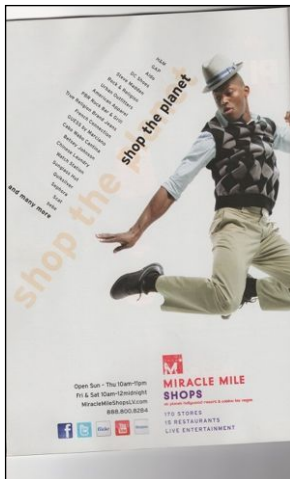

CHOSEN MODEL MANAGEMENT CAMERON REID

HEIGHT: 6'2" HAIR: BLACK EYES: BROWN SUIT: 42" LENGTH: L SHIRT: 16.5" SLEEVE: 35" WAIST: 32" INSEAM: 34" SHOE: 11

CHOSEN MODEL MANAGEMENT
CAMERON REID

HEIGHT: 6'2" HAIR: BLACK EYES: BROWN SUIT: 42" LENGTH: L SHIRT: 16.5" SLEEVE: 35" WAIST: 32" INSEAM: 34" SHOE: 11

CHOSEN MODEL MANAGEMENT
CAMERON REID

HEIGHT: 6'2" HAIR: BLACK EYES: BROWN SUIT: 42" LENGTH: L SHIRT: 16.5" SLEEVE: 35" WAIST: 32" INSEAM: 34" SHOE: 11