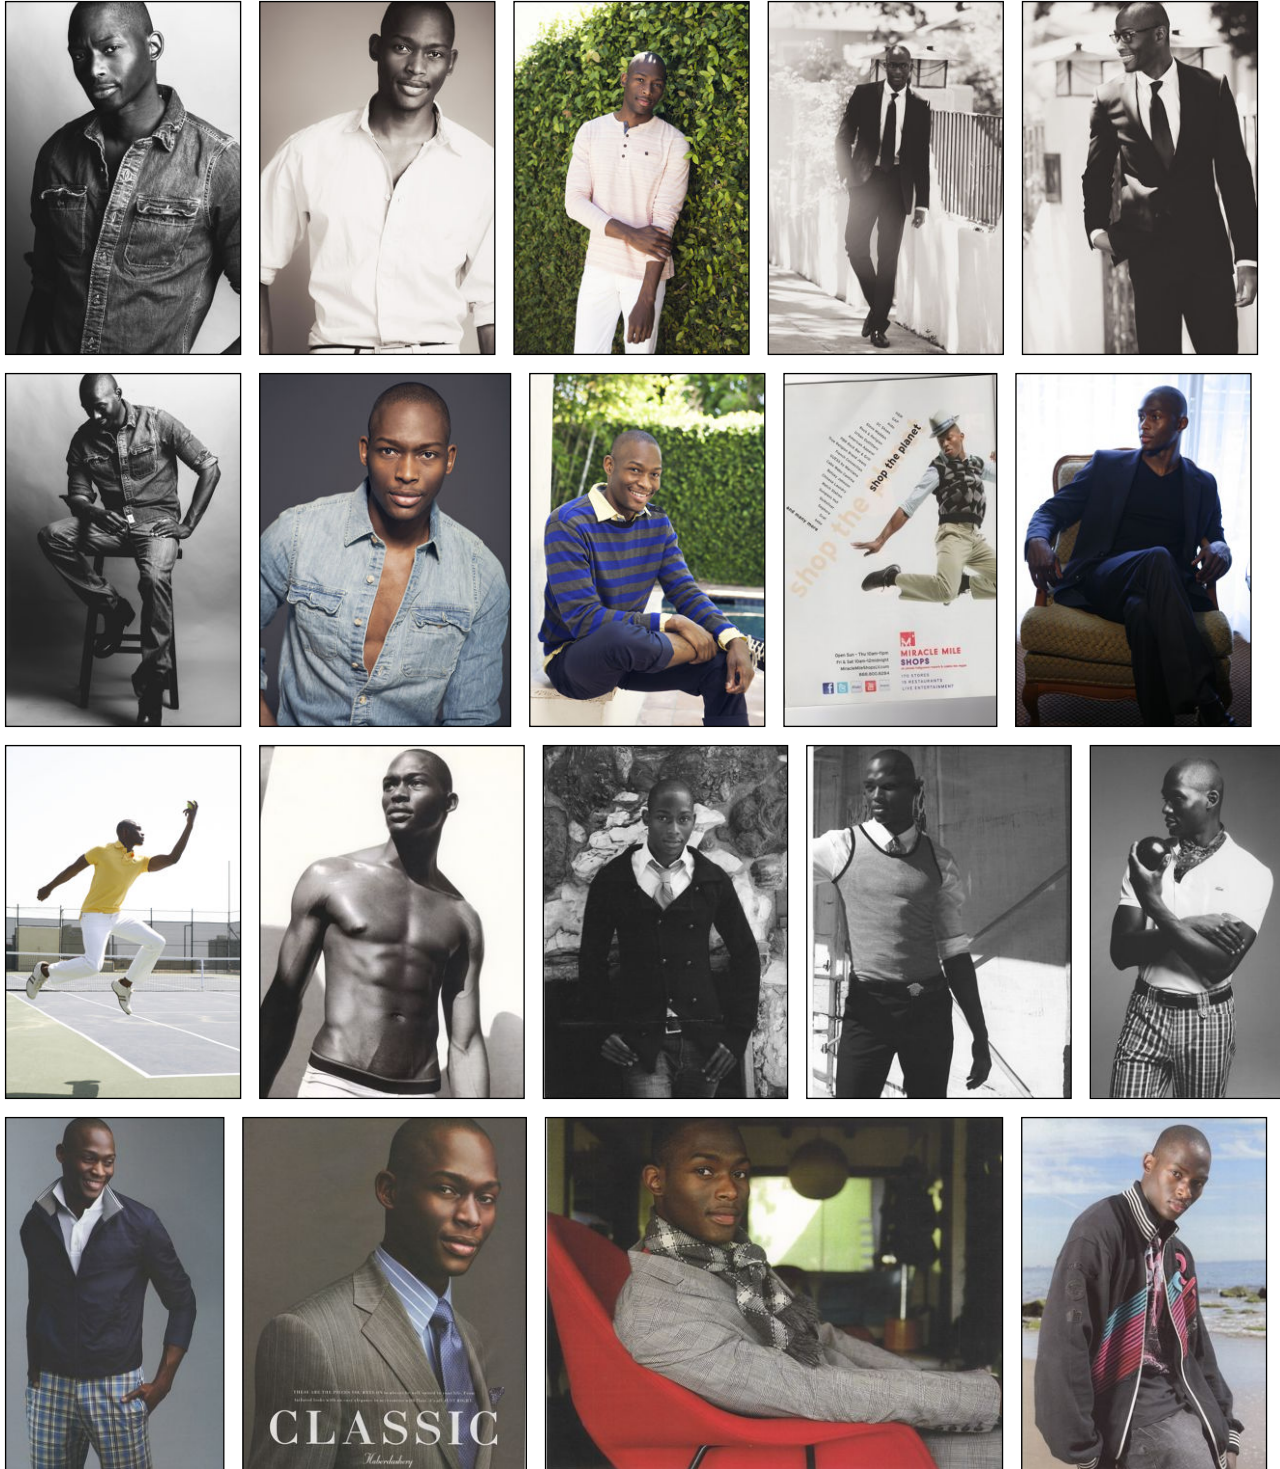

CHOSEN MODEL MANAGEMENT
CAMERON REID

HEIGHT: 6'2" HAIR: BLACK EYES: BROWN SUIT: 42" LENGTH: L SHIRT: 16.5" SLEEVE: 35" WAIST: 32" INSEAM: 34" SHOE: 11

CHOSEN MODEL MANAGEMENT
CAMERON REID

HEIGHT: 6'2" HAIR: BLACK EYES: BROWN SUIT: 42" LENGTH: L SHIRT: 16.5" SLEEVE: 35" WAIST: 32" INSEAM: 34" SHOE: 11