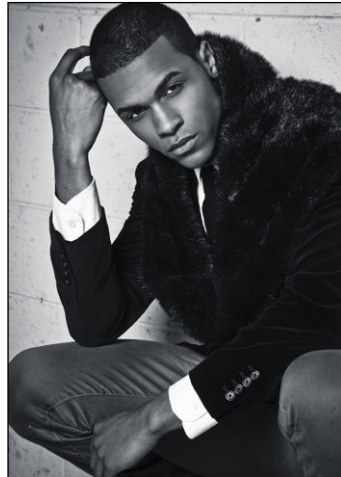

CHOSEN MODEL MANAGEMENT
TAYLOR TERRY

HEIGHT: 6'2" HAIR: BLACK EYES: BROWN SUIT: 40" LENGTH: L SHIRT: 16" SLEEVE: 35" WAIST: 31" INSEAM: 35" SHOE: 12

CHOSEN MODEL MANAGEMENT
TAYLOR TERRY

HEIGHT: 6'2" HAIR: BLACK EYES: BROWN SUIT: 40" LENGTH: L SHIRT: 16" SLEEVE: 35" WAIST: 31" INSEAM: 35" SHOE: 12