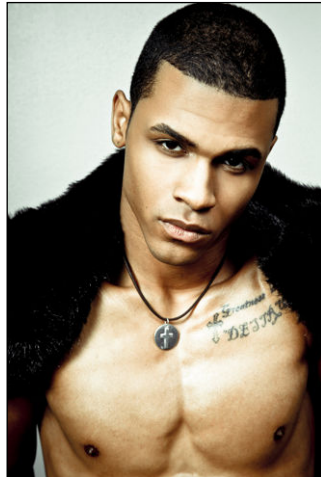

CHOSEN MODEL MANAGEMENT
TAYLOR TERRY

HEIGHT: 6'2" HAIR: BLACK EYES: BROWN SUIT: 40" LENGTH: L SHIRT: 16" SLEEVE: 35" WAIST: 31" INSEAM: 35" SHOE: 12

CHOSEN MODEL MANAGEMENT
TAYLOR TERRY

HEIGHT: 6'2" HAIR: BLACK EYES: BROWN SUIT: 40" LENGTH: L SHIRT: 16" SLEEVE: 35" WAIST: 31" INSEAM: 35" SHOE: 12