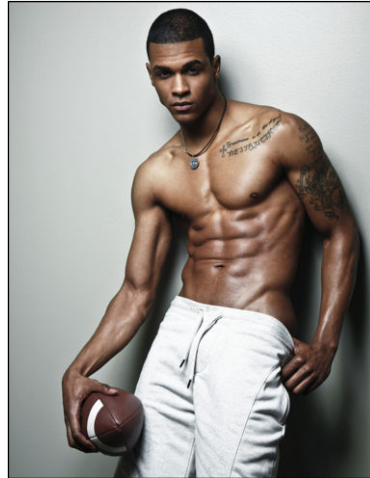

CHOSEN MODEL MANAGEMENT
TAYLOR TERRY

HEIGHT: 6'2" HAIR: BLACK EYES: BROWN SUIT: 40" LENGTH: L SHIRT: 16" SLEEVE: 35" WAIST: 31" INSEAM: 35" SHOE: 12

CHOSEN MODEL MANAGEMENT
TAYLOR TERRY

HEIGHT: 6'2" HAIR: BLACK EYES: BROWN SUIT: 40" LENGTH: L SHIRT: 16" SLEEVE: 35" WAIST: 31" INSEAM: 35" SHOE: 12