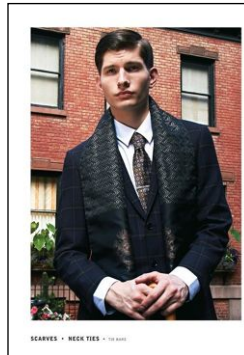

CHOSEN MODEL MANAGEMENT JAMES LE

HEIGHT: 6'2" HAIR: BROWN EYES: HAZEL SUIT: 38" LENGTH: L WAIST: 31" INSEAM: 33" SHOE: 12

CHOSEN MODEL MANAGEMENT
JAMES LE

HEIGHT: 6'2" HAIR: BROWN EYES: HAZEL SUIT: 38" LENGTH: L WAIST: 31" INSEAM: 33" SHOE: 12