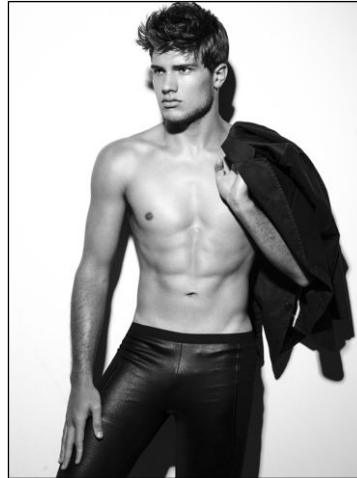

CHOSEN MODEL MANAGEMENT
MATT FELLMAN

HEIGHT: 6'1" HAIR: BROWN EYES: BROWN SUIT: 40" LENGTH: R SHIRT: 16" SLEEVE: 35" WAIST: 31" INSEAM: 32" SHOE: 13

CHOSEN MODEL MANAGEMENT
MATT FELLMAN

HEIGHT: 6'1" HAIR: BROWN EYES: BROWN SUIT: 40" LENGTH: R SHIRT: 16" SLEEVE: 35" WAIST: 31" INSEAM: 32" SHOE: 13