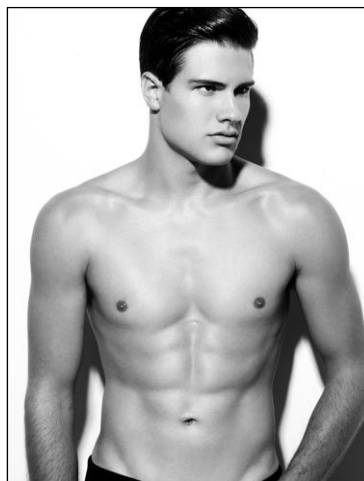

CHOSEN MODEL MANAGEMENT
MATT FELLMAN

HEIGHT: 6'1" HAIR: BROWN EYES: BROWN SUIT: 40" LENGTH: R SHIRT: 16" SLEEVE: 35" WAIST: 31" INSEAM: 32" SHOE: 13

CHOSEN MODEL MANAGEMENT
MATT FELLMAN

HEIGHT: 6'1" HAIR: BROWN EYES: BROWN SUIT: 40" LENGTH: R SHIRT: 16" SLEEVE: 35" WAIST: 31" INSEAM: 32" SHOE: 13