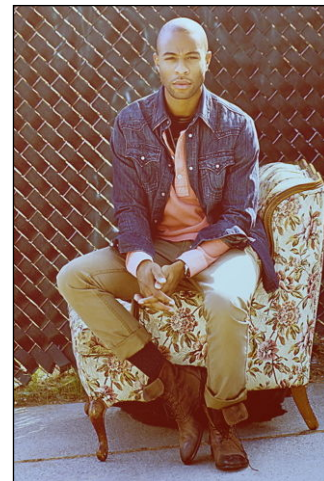

# CHOSEN MODEL MANAGEMENT IVON LAKEY

HEIGHT: 6'2" HAIR: BLACK EYES: GREEN SUIT: 40" LENGTH: L SHIRT: 16" SLEEVE: 35" WAIST: 32" INSEAM: 34" SHOE: 12