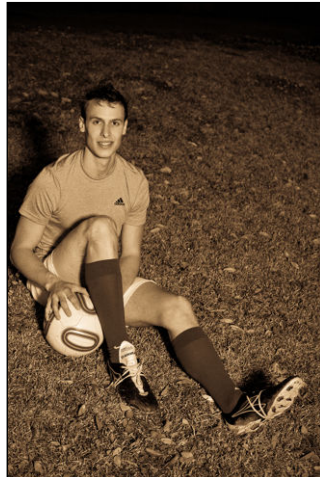

CHOSEN MODEL MANAGEMENT
TIMOTHY MCBRIDE

HEIGHT: 6' HAIR: DARK BLONDE EYES: HAZEL SUIT: 39" LENGTH: R SHIRT: 15" SLEEVE: 33" WAIST: 30" INSEAM: 31" SHOE: 11

CHOSEN MODEL MANAGEMENT
TIMOTHY MCBRIDE

HEIGHT: 6' HAIR: DARK BLONDE EYES: HAZEL SUIT: 39" LENGTH: R SHIRT: 15" SLEEVE: 33" WAIST: 30" INSEAM: 31" SHOE: 11