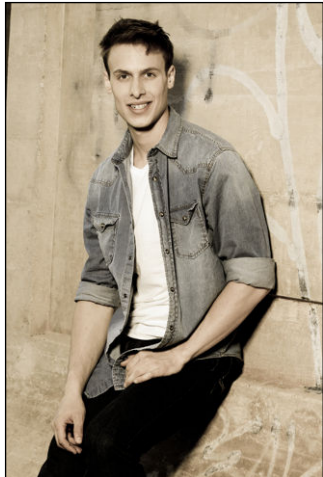

CHOSEN MODEL MANAGEMENT
TIMOTHY MCBRIDE

HEIGHT: 6' HAIR: DARK BLONDE EYES: HAZEL SUIT: 39" LENGTH: R SHIRT: 15" SLEEVE: 33" WAIST: 30" INSEAM: 31" SHOE: 11

CHOSEN MODEL MANAGEMENT
TIMOTHY MCBRIDE

HEIGHT: 6' HAIR: DARK BLONDE EYES: HAZEL SUIT: 39" LENGTH: R SHIRT: 15" SLEEVE: 33" WAIST: 30" INSEAM: 31" SHOE: 11