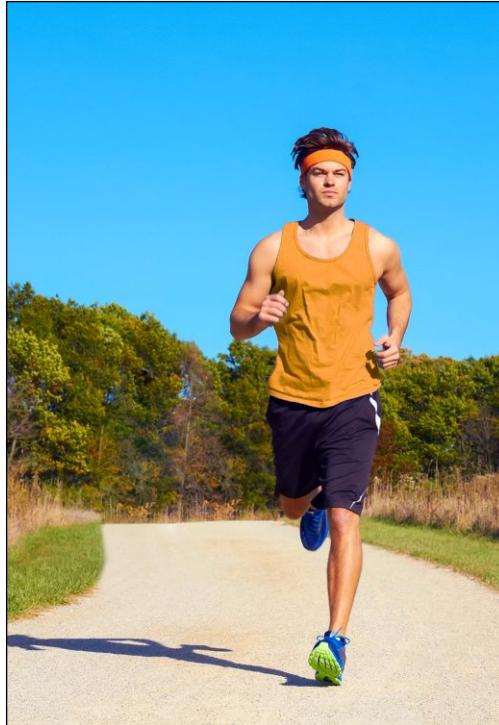

CHOSEN MODEL MANAGEMENT  
**MATT ENNIS**

HEIGHT: 6'1" HAIR: BROWN EYES: GREEN SUIT: 40" LENGTH: R SHIRT: 16" SLEEVE: 34" WAIST: 32" INSEAM: 33" SHOE: 11

---

CHOSEN MODEL MANAGEMENT  
**MATT ENNIS**

HEIGHT: 6'1" HAIR: BROWN EYES: GREEN SUIT: 40" LENGTH: R SHIRT: 16" SLEEVE: 34" WAIST: 32" INSEAM: 33" SHOE: 11