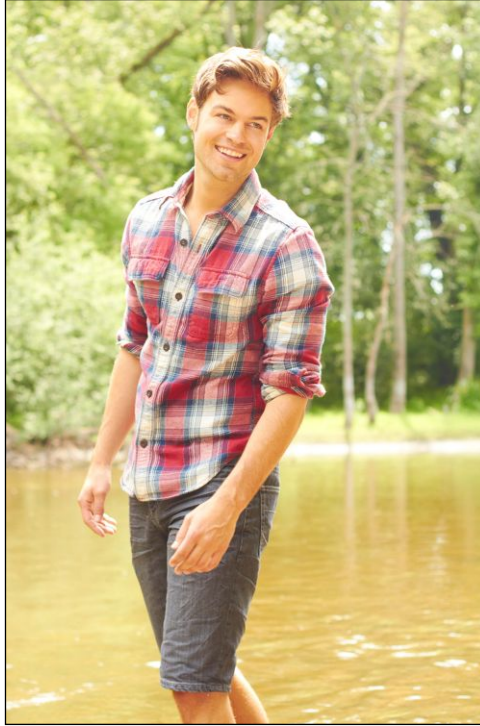

CHOSEN MODEL MANAGEMENT  
**MATT ENNIS**

HEIGHT: 6'1" HAIR: BROWN EYES: GREEN SUIT: 40" LENGTH: R SHIRT: 16" SLEEVE: 34" WAIST: 32" INSEAM: 33" SHOE: 11

---

CHOSEN MODEL MANAGEMENT  
**MATT ENNIS**

HEIGHT: 6'1" HAIR: BROWN EYES: GREEN SUIT: 40" LENGTH: R SHIRT: 16" SLEEVE: 34" WAIST: 32" INSEAM: 33" SHOE: 11