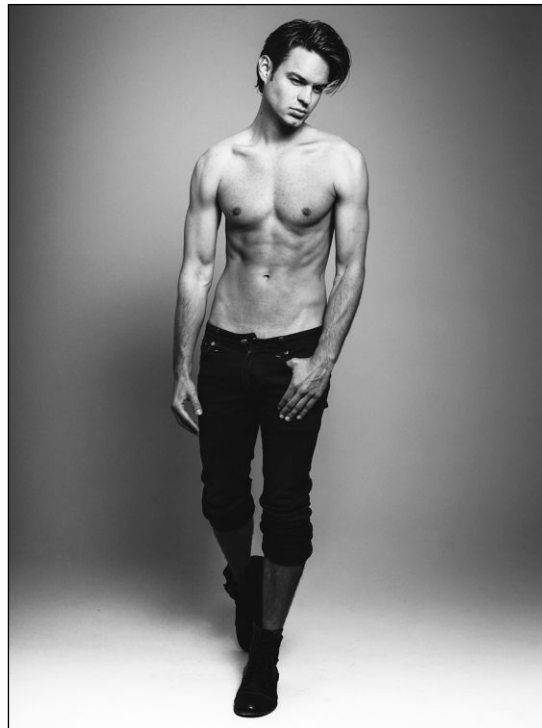

CHOSEN MODEL MANAGEMENT  
**MATT ENNIS**

HEIGHT: 6'1" HAIR: BROWN EYES: GREEN SUIT: 40" LENGTH: R SHIRT: 16" SLEEVE: 34" WAIST: 32" INSEAM: 33" SHOE: 11

---

CHOSEN MODEL MANAGEMENT  
**MATT ENNIS**

HEIGHT: 6'1" HAIR: BROWN EYES: GREEN SUIT: 40" LENGTH: R SHIRT: 16" SLEEVE: 34" WAIST: 32" INSEAM: 33" SHOE: 11