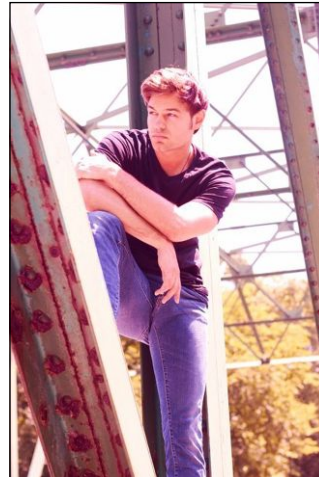

CHOSEN MODEL MANAGEMENT
MATT ENNIS

HEIGHT: 6'1" HAIR: BROWN EYES: GREEN SUIT: 40" LENGTH: R SHIRT: 16" SLEEVE: 34" WAIST: 32" INSEAM: 33" SHOE: 11

CHOSEN MODEL MANAGEMENT
MATT ENNIS

HEIGHT: 6'1" HAIR: BROWN EYES: GREEN SUIT: 40" LENGTH: R SHIRT: 16" SLEEVE: 34" WAIST: 32" INSEAM: 33" SHOE: 11