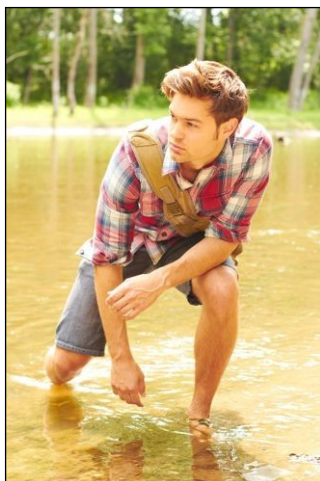

CHOSEN MODEL MANAGEMENT
MATT ENNIS

HEIGHT: 6'1" HAIR: BROWN EYES: GREEN SUIT: 40" LENGTH: R SHIRT: 16" SLEEVE: 34" WAIST: 32" INSEAM: 33" SHOE: 11

CHOSEN MODEL MANAGEMENT
MATT ENNIS

HEIGHT: 6'1" HAIR: BROWN EYES: GREEN SUIT: 40" LENGTH: R SHIRT: 16" SLEEVE: 34" WAIST: 32" INSEAM: 33" SHOE: 11