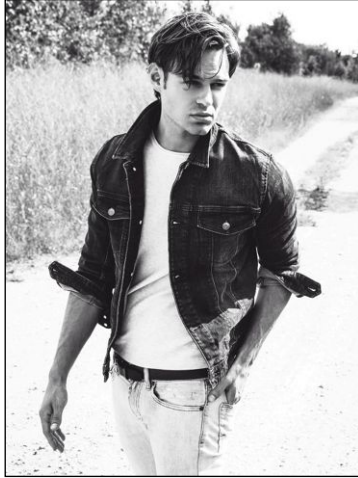

CHOSEN MODEL MANAGEMENT
MATT ENNIS

HEIGHT: 6'1" HAIR: BROWN EYES: GREEN SUIT: 40" LENGTH: R SHIRT: 16" SLEEVE: 34" WAIST: 32" INSEAM: 33" SHOE: 11

CHOSEN MODEL MANAGEMENT
MATT ENNIS

HEIGHT: 6'1" HAIR: BROWN EYES: GREEN SUIT: 40" LENGTH: R SHIRT: 16" SLEEVE: 34" WAIST: 32" INSEAM: 33" SHOE: 11