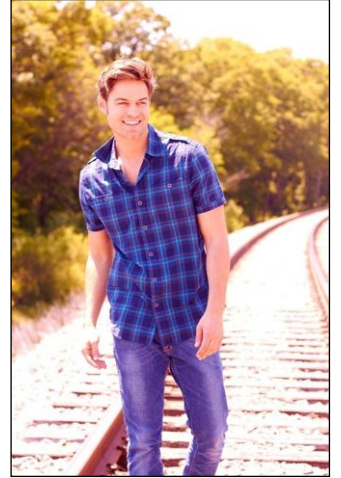

CHOSEN MODEL MANAGEMENT
MATT ENNIS

HEIGHT: 6'1" HAIR: BROWN EYES: GREEN SUIT: 40" LENGTH: R SHIRT: 16" SLEEVE: 34" WAIST: 32" INSEAM: 33" SHOE: 11

CHOSEN MODEL MANAGEMENT
MATT ENNIS

HEIGHT: 6'1" HAIR: BROWN EYES: GREEN SUIT: 40" LENGTH: R SHIRT: 16" SLEEVE: 34" WAIST: 32" INSEAM: 33" SHOE: 11