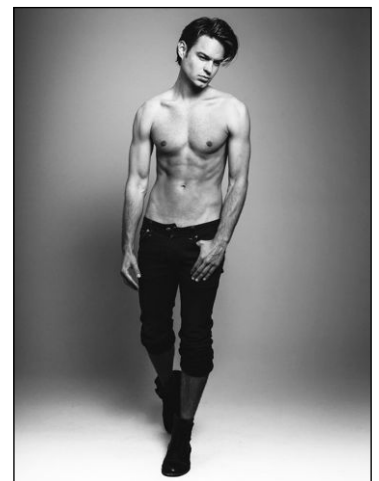

CHOSEN MODEL MANAGEMENT
MATT ENNIS

HEIGHT: 6'1" HAIR: BROWN EYES: GREEN SUIT: 40" LENGTH: R SHIRT: 16" SLEEVE: 34" WAIST: 32" INSEAM: 33" SHOE: 11

CHOSEN MODEL MANAGEMENT
MATT ENNIS

HEIGHT: 6'1" HAIR: BROWN EYES: GREEN SUIT: 40" LENGTH: R SHIRT: 16" SLEEVE: 34" WAIST: 32" INSEAM: 33" SHOE: 11