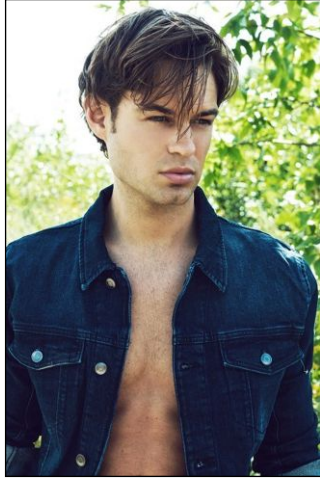

CHOSEN MODEL MANAGEMENT
MATT ENNIS

HEIGHT: 6'1" HAIR: BROWN EYES: GREEN SUIT: 40" LENGTH: R SHIRT: 16" SLEEVE: 34" WAIST: 32" INSEAM: 33" SHOE: 11

CHOSEN MODEL MANAGEMENT
MATT ENNIS

HEIGHT: 6'1" HAIR: BROWN EYES: GREEN SUIT: 40" LENGTH: R SHIRT: 16" SLEEVE: 34" WAIST: 32" INSEAM: 33" SHOE: 11