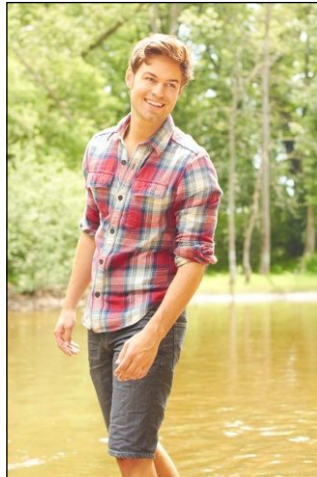

CHOSEN MODEL MANAGEMENT
MATT ENNIS

HEIGHT: 6'1" HAIR: BROWN EYES: GREEN SUIT: 40" LENGTH: R SHIRT: 16" SLEEVE: 34" WAIST: 32" INSEAM: 33" SHOE: 11

CHOSEN MODEL MANAGEMENT
MATT ENNIS

HEIGHT: 6'1" HAIR: BROWN EYES: GREEN SUIT: 40" LENGTH: R SHIRT: 16" SLEEVE: 34" WAIST: 32" INSEAM: 33" SHOE: 11