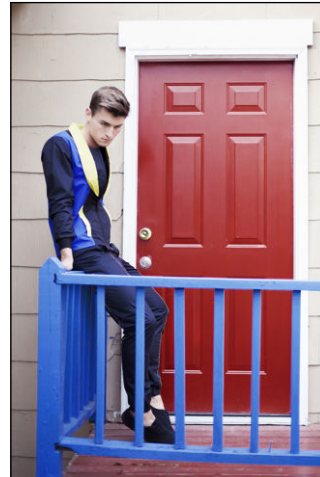

CHOSEN MODEL MANAGEMENT  
**MONTANA ANDERSON**

HEIGHT: 6'2" HAIR: BROWN EYES: BROWN SUIT: 40" LENGTH: L SHIRT: 16" SLEEVE: 34" WAIST: 31" INSEAM: 32" SHOE: 11

CHOSEN MODEL MANAGEMENT  
**MONTANA ANDERSON**

HEIGHT: 6'2" HAIR: BROWN EYES: BROWN SUIT: 40" LENGTH: L SHIRT: 16" SLEEVE: 34" WAIST: 31" INSEAM: 32" SHOE: 11

---