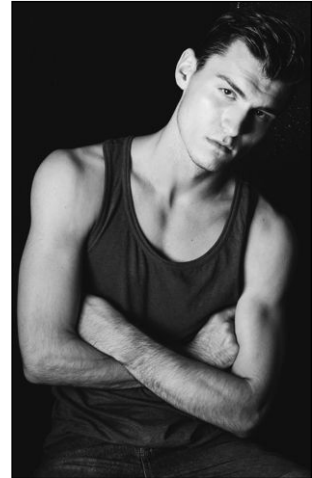

CHOSEN MODEL MANAGEMENT
MONTANA ANDERSON

HEIGHT: 6'2" HAIR: BROWN EYES: BROWN SUIT: 40" LENGTH: L SHIRT: 16" SLEEVE: 34" WAIST: 31" INSEAM: 32" SHOE: 11

CHOSEN MODEL MANAGEMENT
MONTANA ANDERSON

HEIGHT: 6'2" HAIR: BROWN EYES: BROWN SUIT: 40" LENGTH: L SHIRT: 16" SLEEVE: 34" WAIST: 31" INSEAM: 32" SHOE: 11