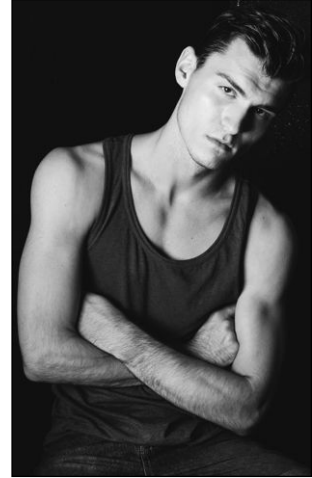

CHOSEN MODEL MANAGEMENT  
**MONTANA ANDERSON**

HEIGHT: 6'2" HAIR: BROWN EYES: BROWN SUIT: 40" LENGTH: L SHIRT: 16" SLEEVE: 34" WAIST: 31" INSEAM: 32" SHOE: 11

CHOSEN MODEL MANAGEMENT  
**MONTANA ANDERSON**

HEIGHT: 6'2" HAIR: BROWN EYES: BROWN SUIT: 40" LENGTH: L SHIRT: 16" SLEEVE: 34" WAIST: 31" INSEAM: 32" SHOE: 11

---