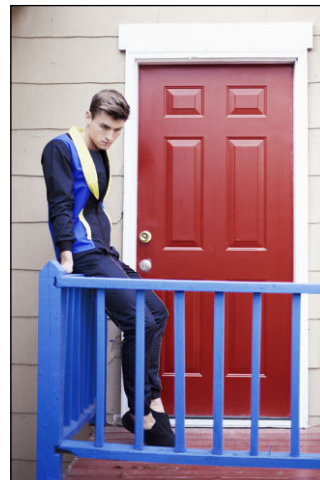

CHOSEN MODEL MANAGEMENT
MONTANA ANDERSON

HEIGHT: 6'2" HAIR: BROWN EYES: BROWN SUIT: 40" LENGTH: L SHIRT: 16" SLEEVE: 34" WAIST: 31" INSEAM: 32" SHOE: 11

CHOSEN MODEL MANAGEMENT
MONTANA ANDERSON

HEIGHT: 6'2" HAIR: BROWN EYES: BROWN SUIT: 40" LENGTH: L SHIRT: 16" SLEEVE: 34" WAIST: 31" INSEAM: 32" SHOE: 11